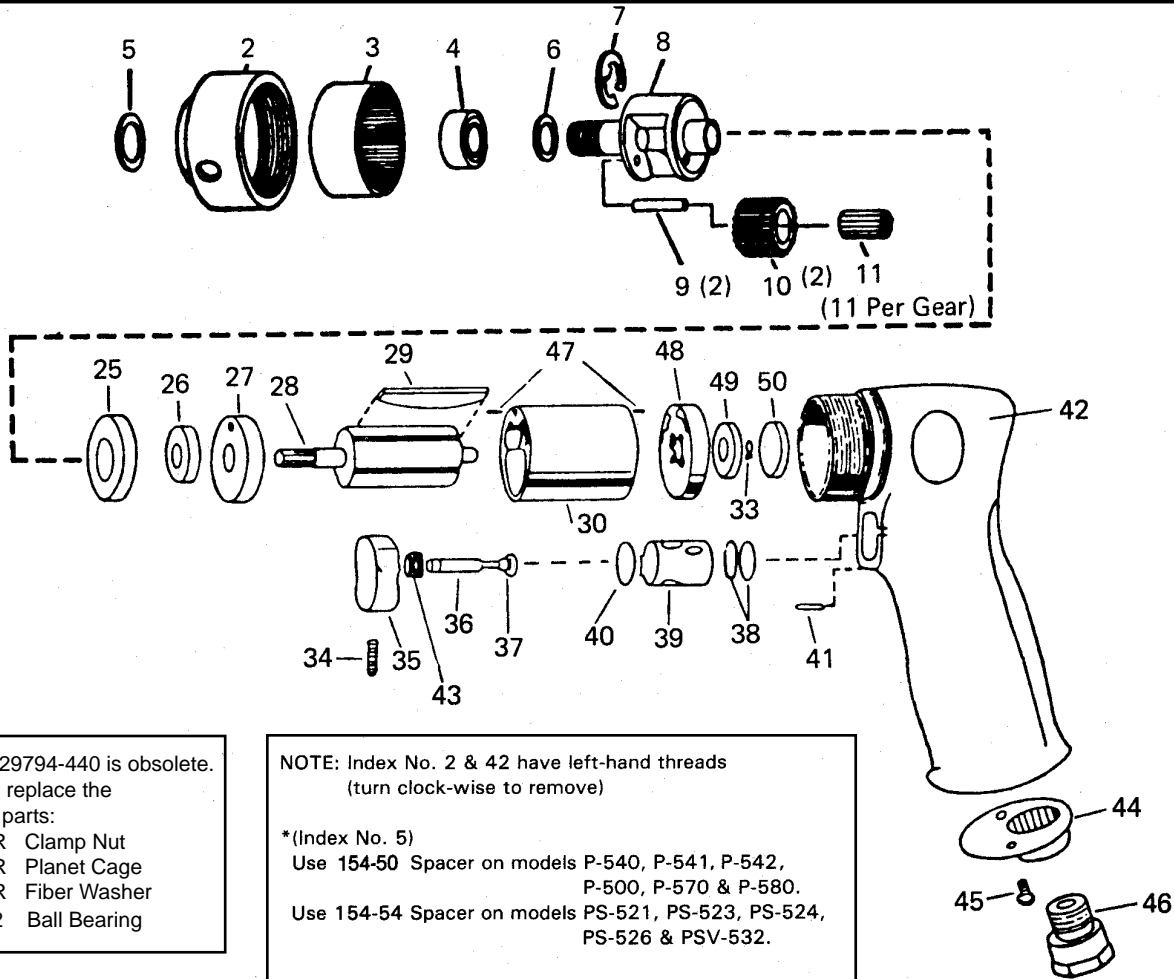

PARTS LIST FOR PNEUMATIC POWER UNITS

253-38 (SERIAL NUMBER 2001 TO 9600)

253-57 (SERIAL NUMBER 9601 & HIGHER)

****Part #729794-440 is obsolete.**
To repair, replace the following parts:
729799-R Clamp Nut
729794-R Planet Cage
729797-R Fiber Washer
49423-02 Ball Bearing

NOTE: Index No. 2 & 42 have left-hand threads (turn clock-wise to remove)

***(Index No. 5)**
Use 154-50 Spacer on models P-540, P-541, P-542, P-500, P-570 & P-580.
Use 154-54 Spacer on models PS-521, PS-523, PS-524, PS-526 & PSV-532.